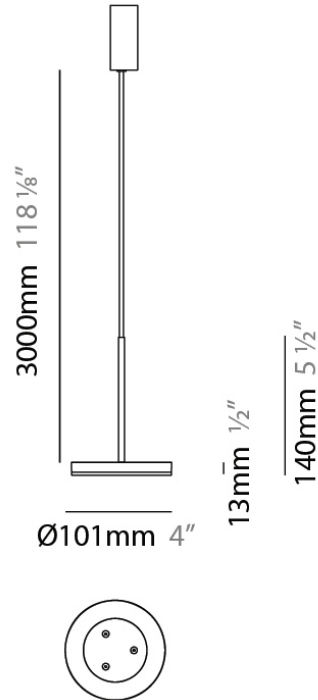

BELLA SUSPENSION

D81667R9-TIM

PROJECT _____

TYPE _____

NOTES _____

QUANTITY _____

DATE _____

GENERAL

Series: Bella
Brand: Panzeri
Division: Design
Mounting Type: Suspension
Mounting Location: Ceiling
Subcategory: Pendant

PHYSICAL

Shape: Round
Diameter (mm): 101
Diameter (in): 4
Height (mm): 13
Height (in): 1/2
Max. Overall Height (mm): 3013
Max. Overall Height (in): 118 5/8
Light Distribution: Direct
Weight (kg): 0.54501
Weight (lbs): 1.2
Diffuser: Acrylic Diffuser With Matt Finish
Fixture Material: Aluminum Die Cast
Cable Details: 3000mm / 118 1/8" Cable

ELECTRICAL

Lamp Type: LED
Input Wattage (W): 6.5
Total Output Wattage (W): 4.5
Dimming: Non-Dimmable
Driver Included: Yes
Driver Location: Integrated
Driver Type: Constant Voltage - Universal
Driver Class: Class 2
Input Voltage (V): 120 - 277

LED

Color Temperature (°K): 2700
Max. Delivered Lumen (lm): 388
CRI: >90 CRI
Lamp Life (hrs): 50000

OPTICAL

RATINGS AND CERTIFICATIONS

Certified By: CSA Certified to UL and CSA Standards
IP rating: IP40