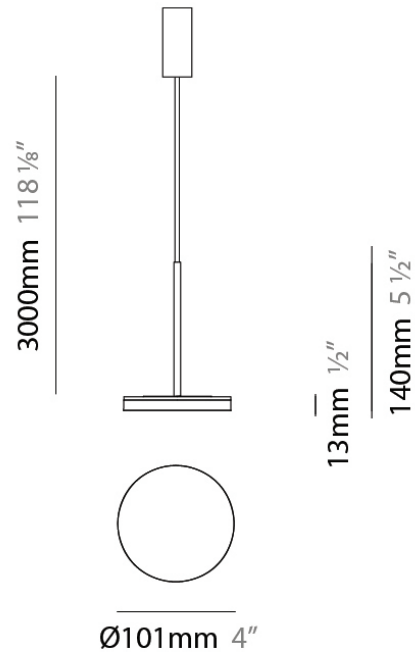

BELLA SUSPENSION

D81668R9-BLK

PROJECT

TYPE

NOTES

QUANTITY

DATE

GENERAL

Series: Bella

Brand: Panzeri

Division: Design

Mounting Type: Suspension

Mounting Location: Ceiling

Subcategory: Pendant

PHYSICAL

Diameter (mm): 101

Diameter (in): 4

Height (mm): 13

Height (in): 1/2

Max. Overall Height (mm): 3013

Max. Overall Height (in): 118 7/8

Light Distribution: Indirect

Weight (kg): 0.54501

Weight (lbs): 1.2

Diffuser: Opal - Acrylic

Fixture Material: Aluminum Die Cast

ELECTRICAL

Lamp Type: LED

Input Wattage (W): 6.5

Dimming: Non-Dimmable

Driver Included: Yes

Driver Location: Integrated

Driver Type: Constant Voltage - Universal

Driver Class: Class 2

Input Voltage (V): 120

LED

Color Temperature (°K): 2700

Max. Delivered Lumen (lm): 388

CRI: >90 CRI

OPTICAL

RATINGS AND CERTIFICATIONS

Certified By: CSA Certified to UL and CSA Standards

IP rating: IP40